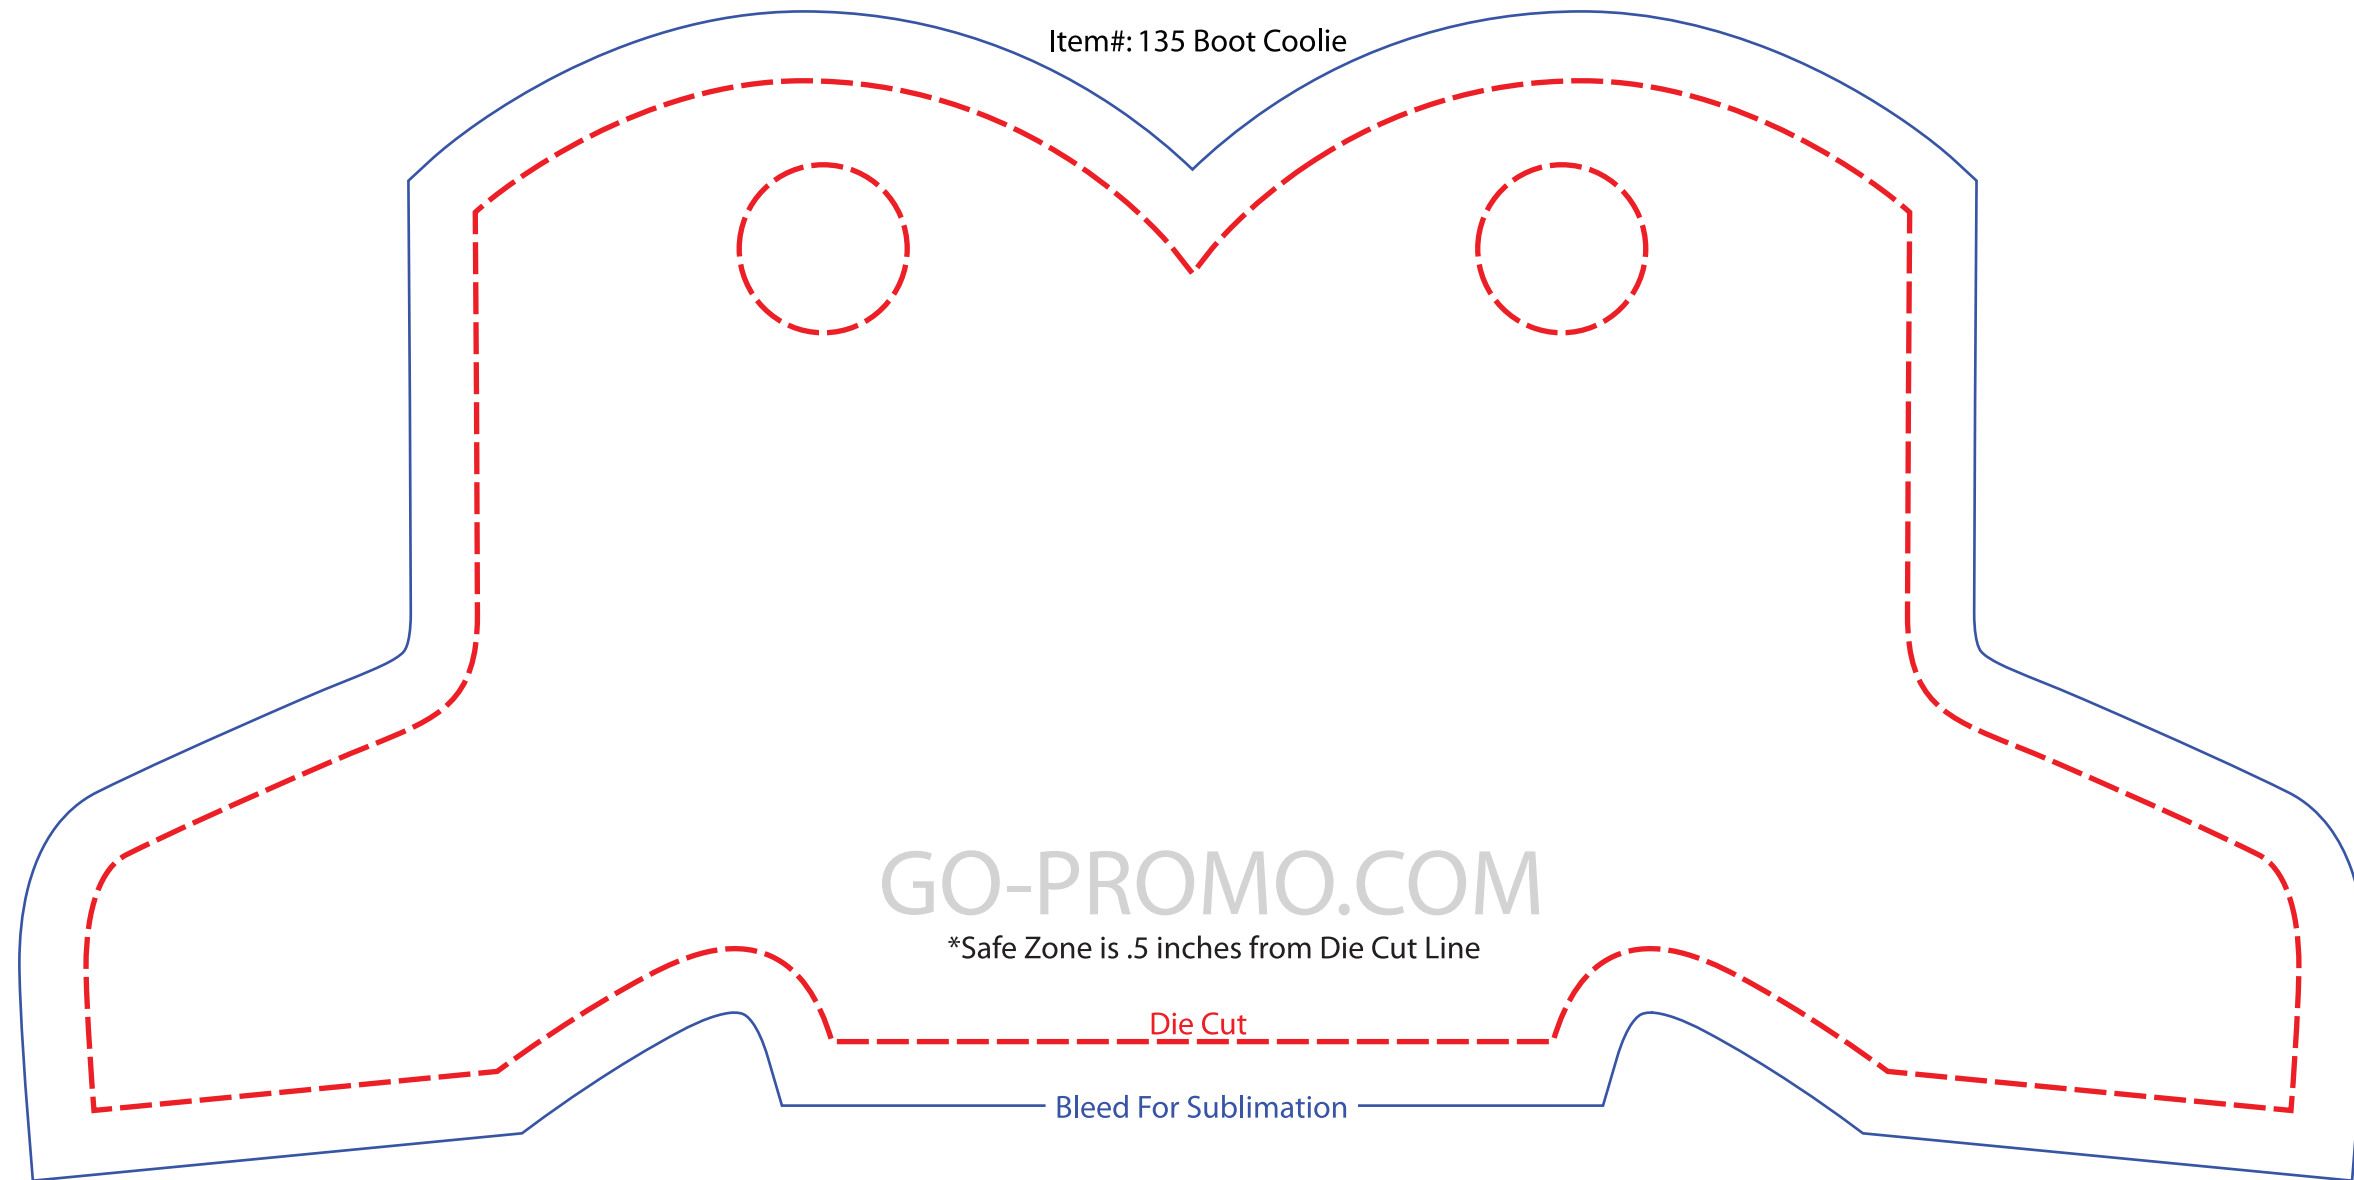

ART TEMPLATE BOOTZIE CAN KOOLER #135
AVAILABLE IN SCREENPRINT OR SUBLIMATION

Item#: 135 Boot Coolie

GO-PROMO.COM

*Safe Zone is .5 inches from Die Cut Line

Die Cut

Bleed For Sublimation