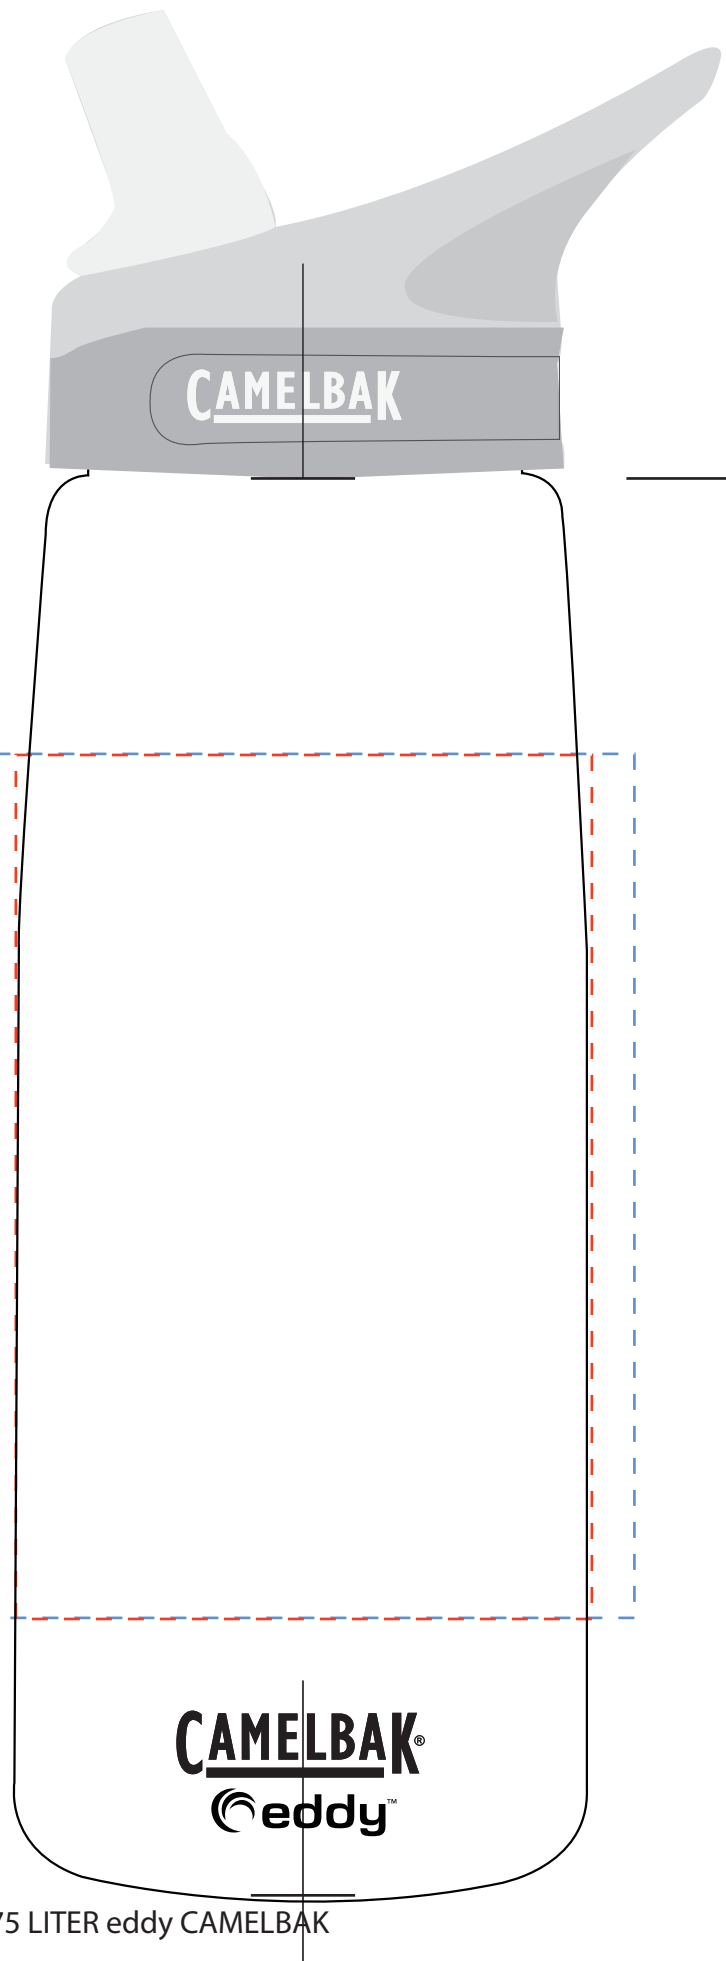

SIDE ONE
SIDE TWO
WRAP

XXXXXX

COLOR(S)

.75 LITER eddy CAMELBAK