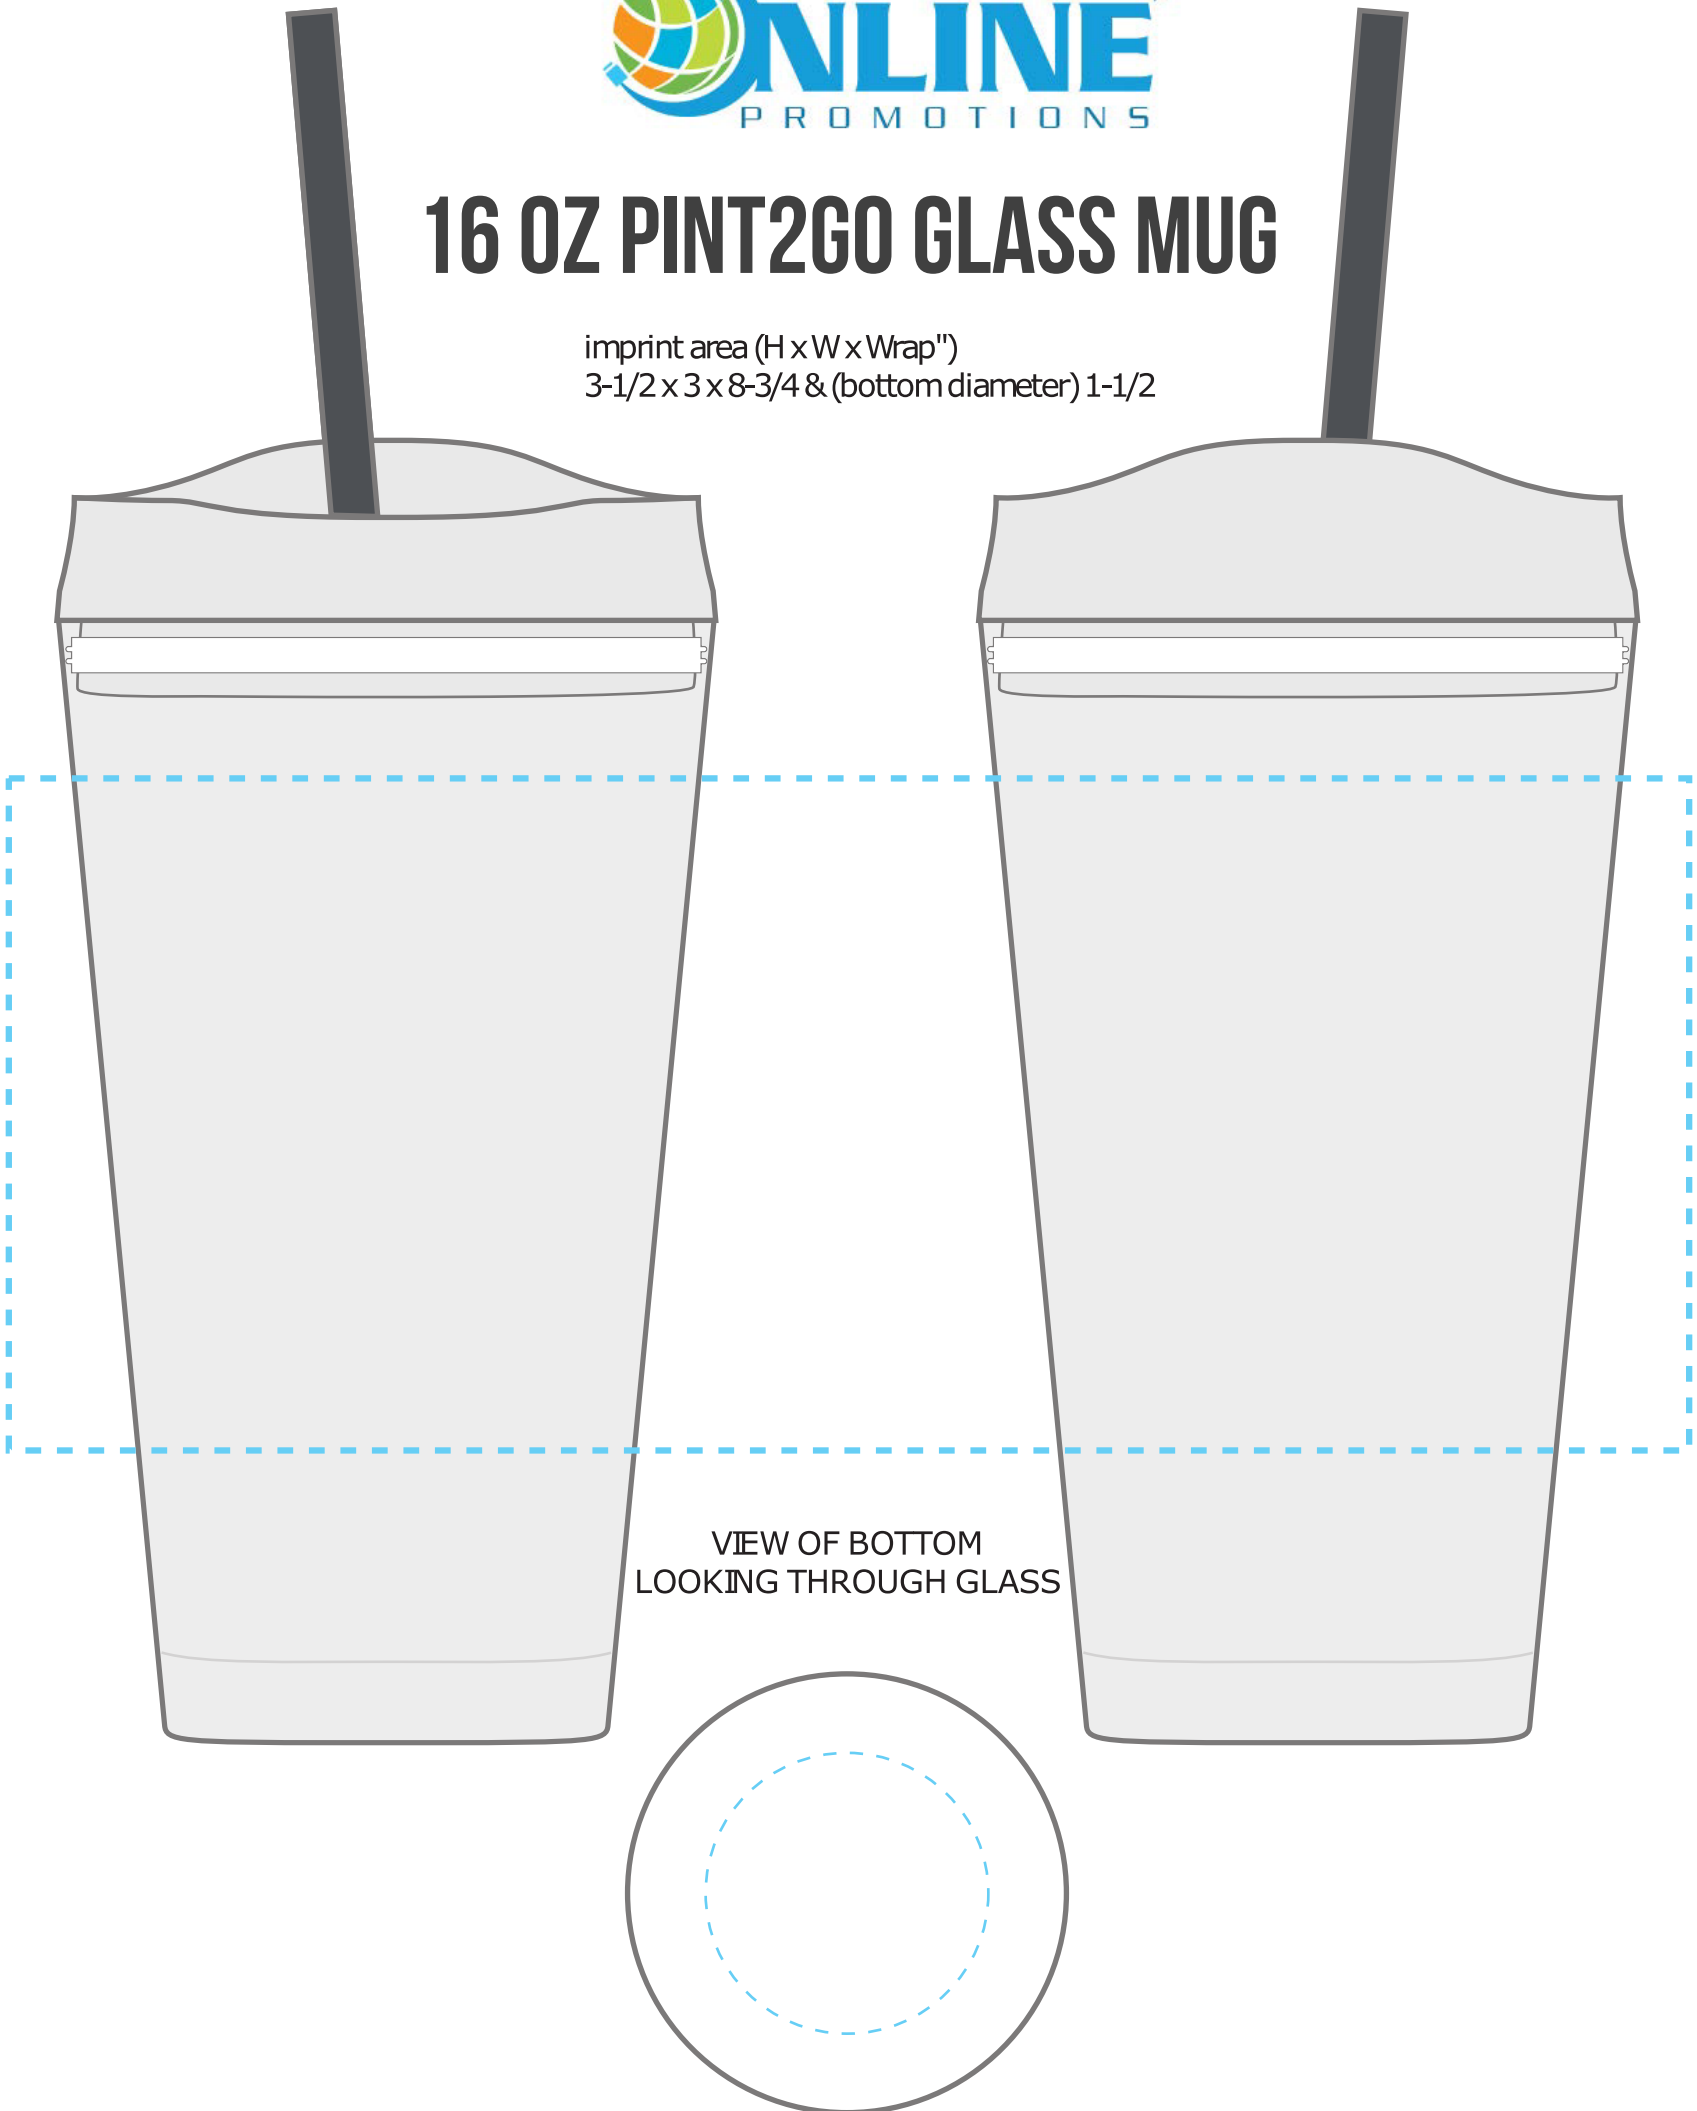

# 16 OZ PINT2GO GLASS MUG

imprint area (H x W x Wrap")  
3-1/2 x 3 x 8-3/4 & (bottom diameter) 1-1/2

VIEW OF BOTTOM  
LOOKING THROUGH GLASS