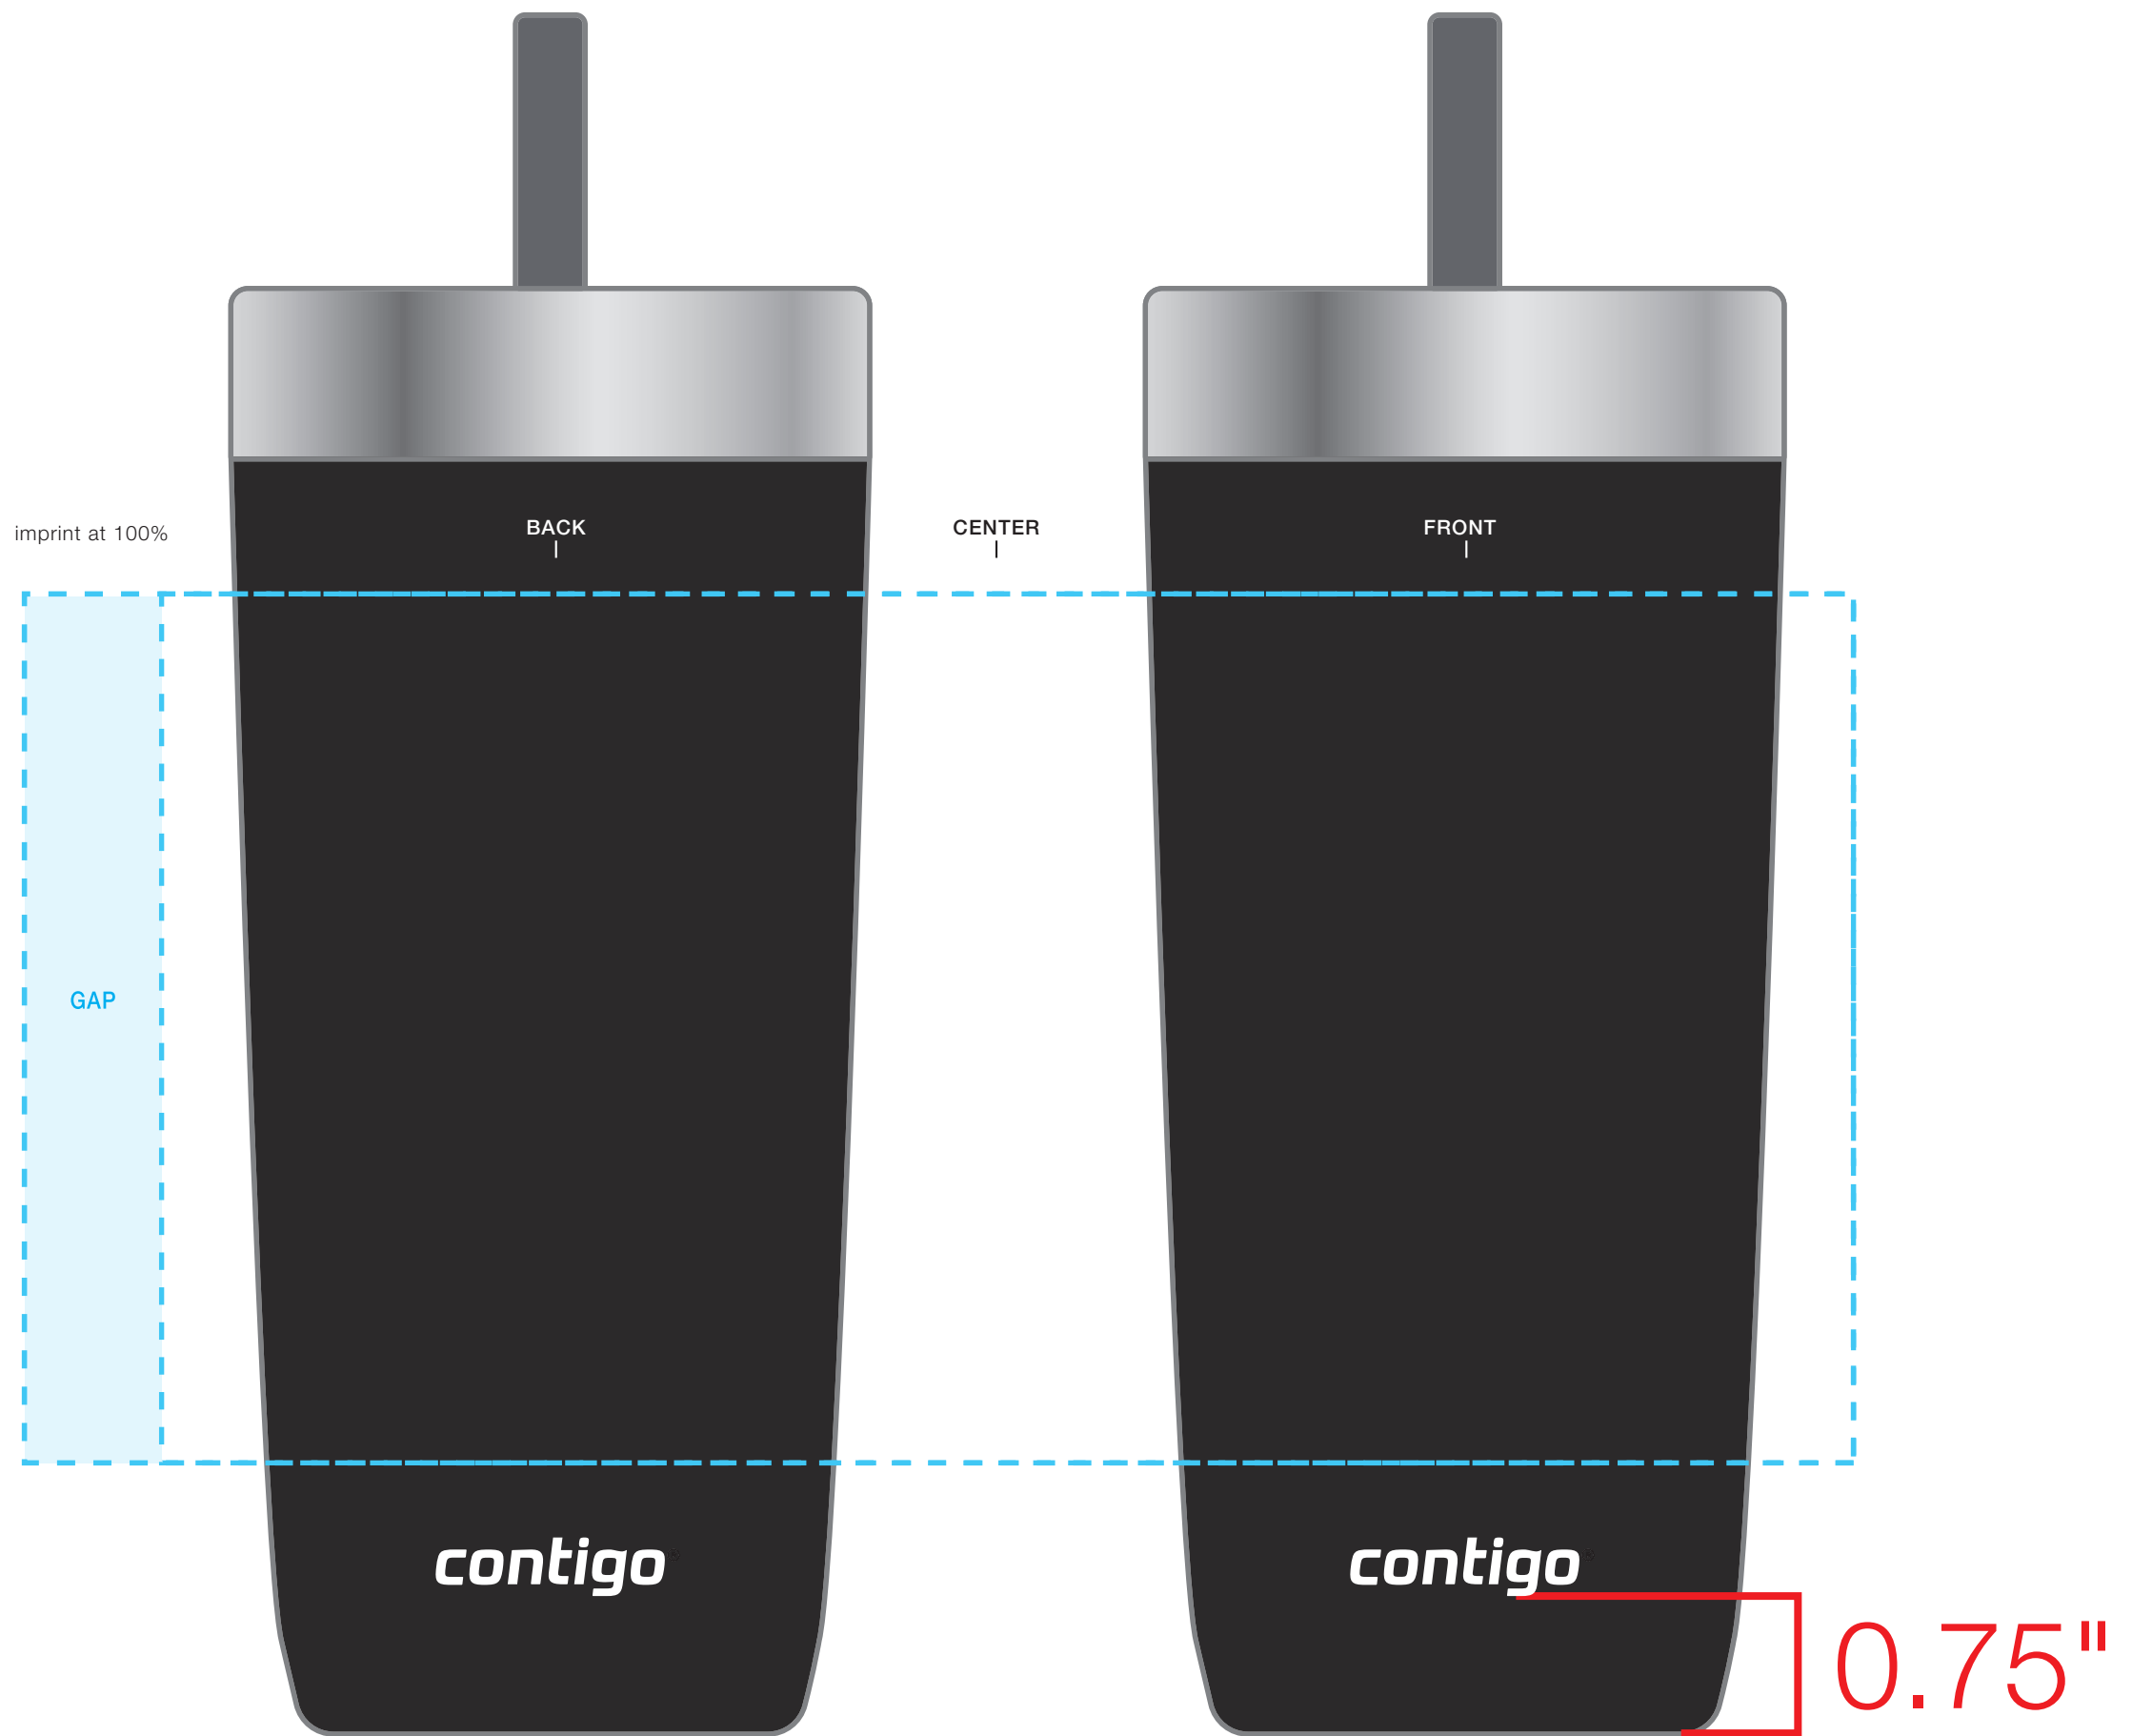

CONTIGO LOGOS PRINT 0.75" FROM BOTTOM
CONTIGO LOGOS WILL BE PRINTED A COLOR FROM WITHIN ARTWORK

contigo luxe spill-proof
AVAILABLE IMPRINT AREA [DASHED BLUE LINE]= 4.75" h x 2.75" w x 9.25" wrap
[10" full wrap when printing more than one imprint color]