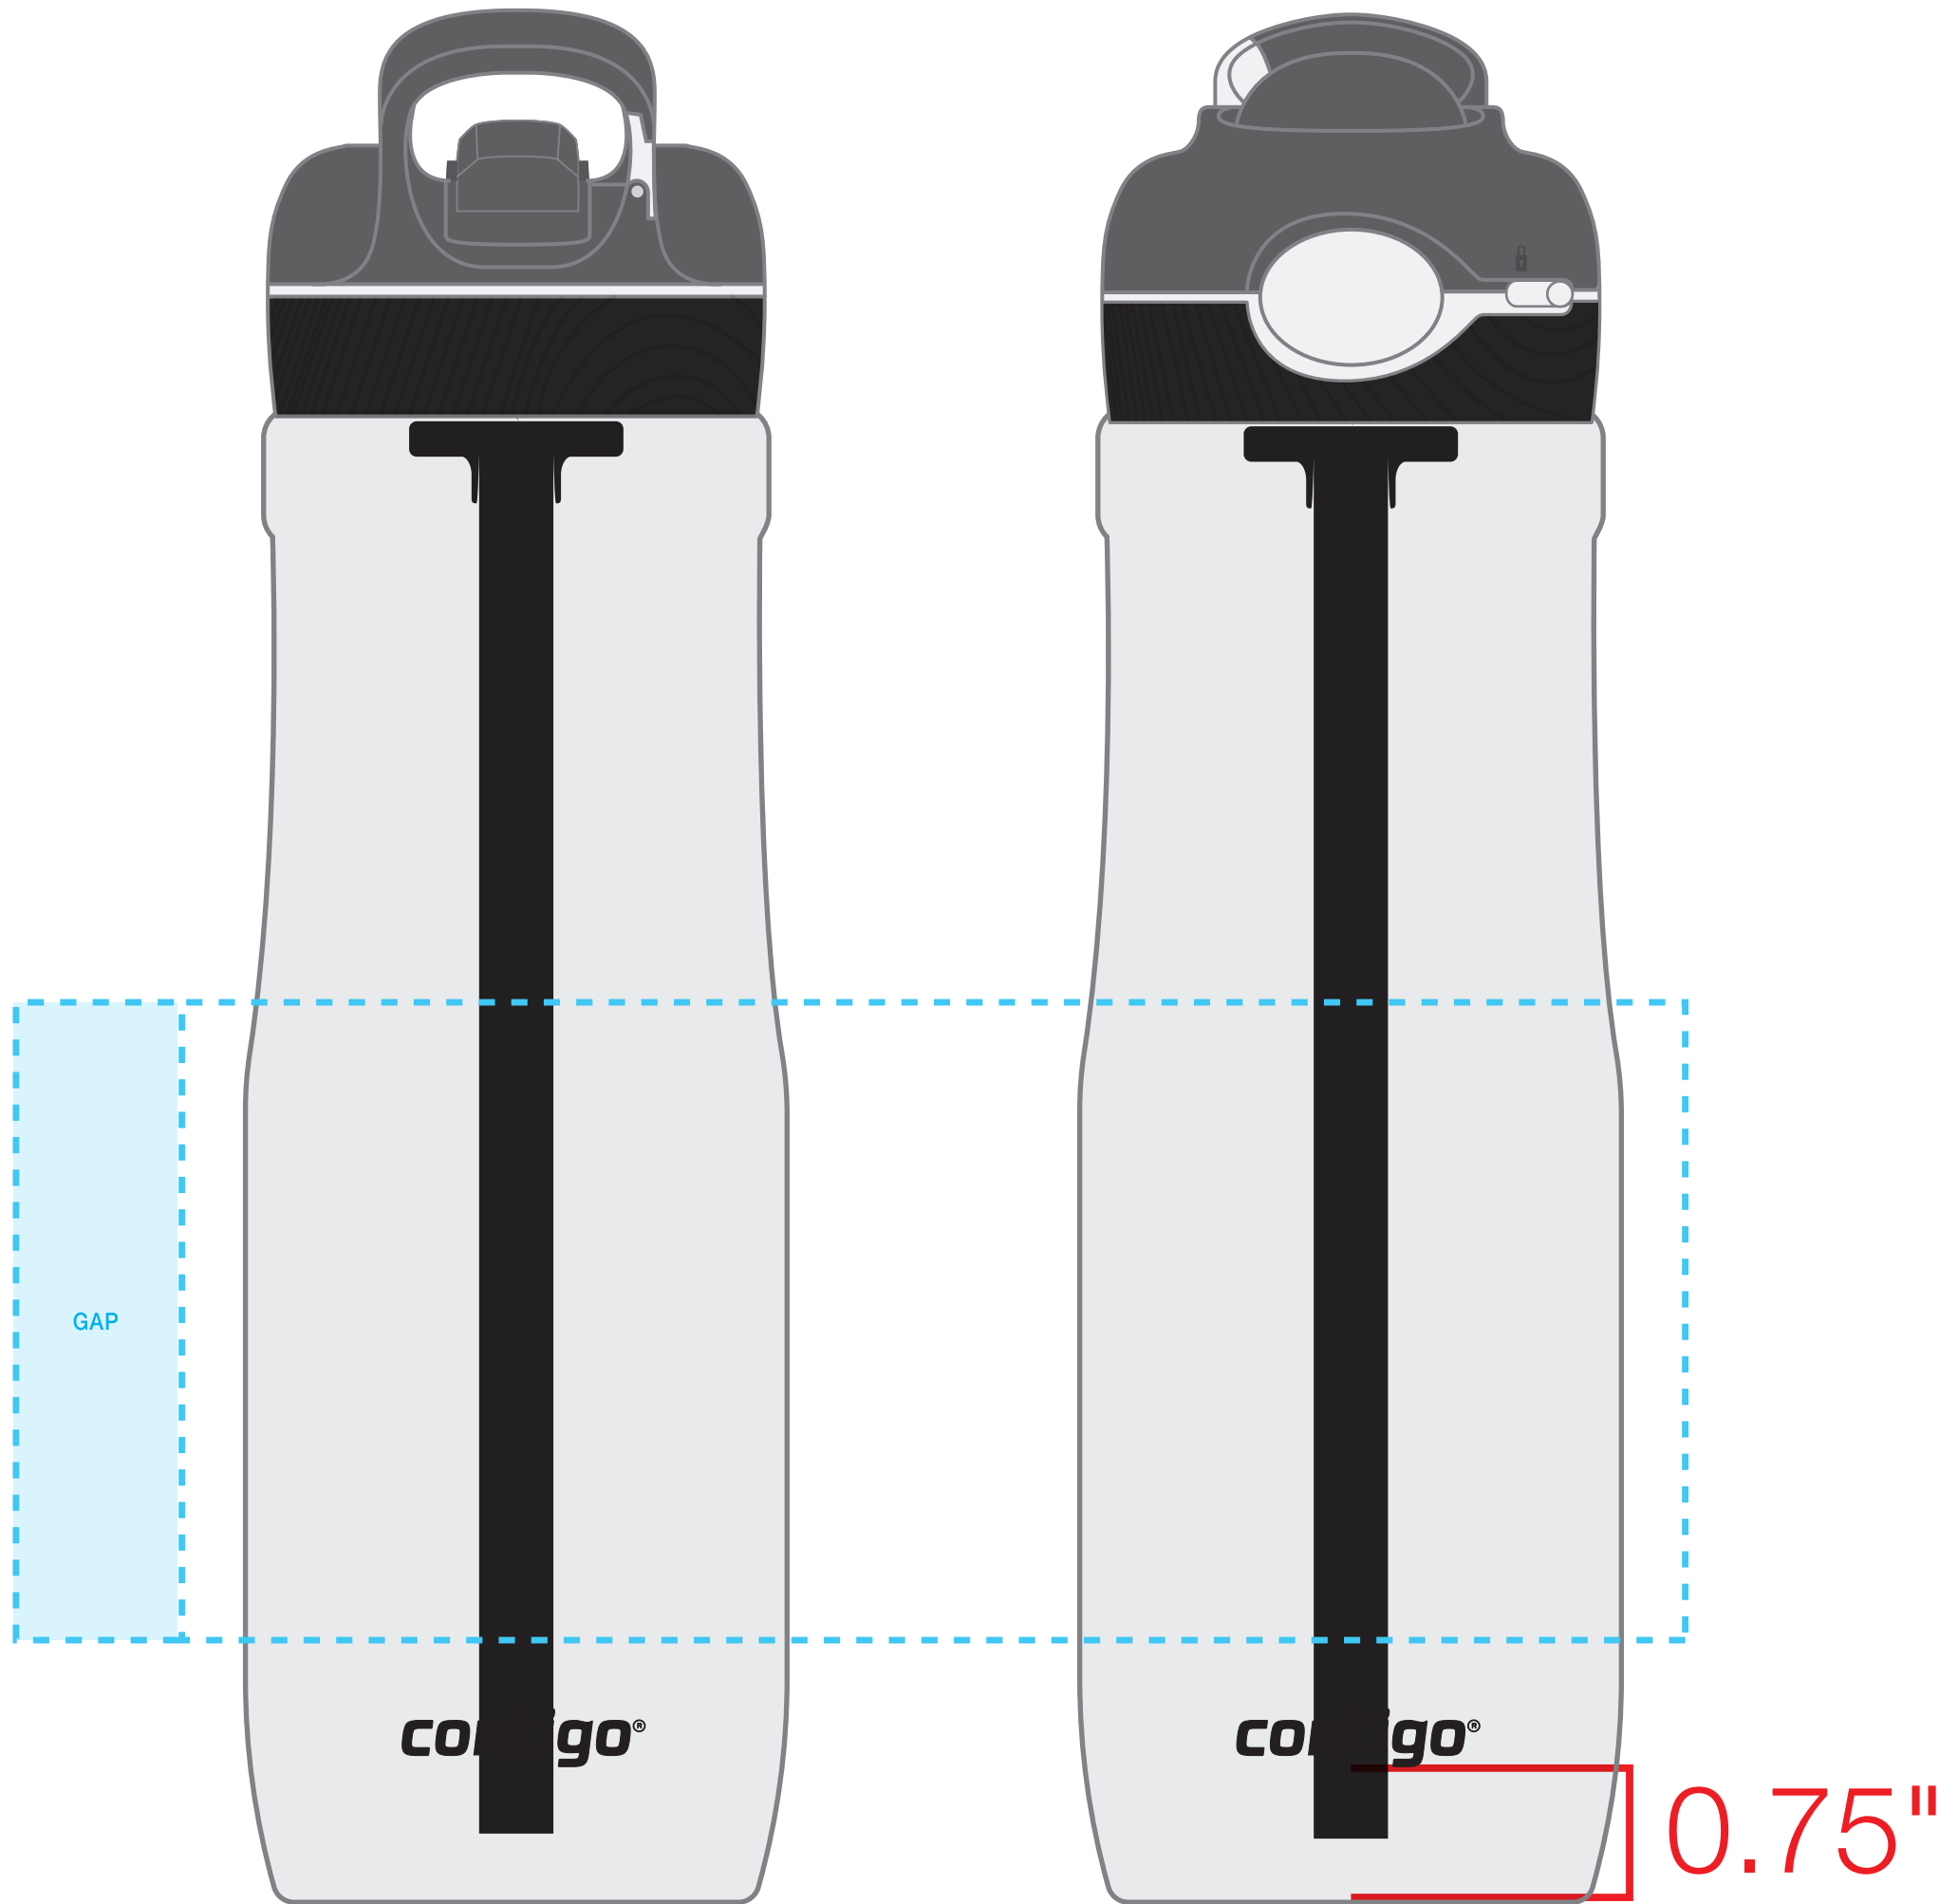

CONTIGO LOGOS PRINT 0.75" FROM BOTTOM
CONTIGO LOGOS WILL BE PRINTED A COLOR FROM WITHIN ARTWORK

24 oz contigo ashland
AVAILABLE IMPRINT AREA [DASHED BLUE LINE]= 3.5 " h x 2.75 " w x 8.25 " wrap
[9.16 " full wrap when printing more than one imprint color]