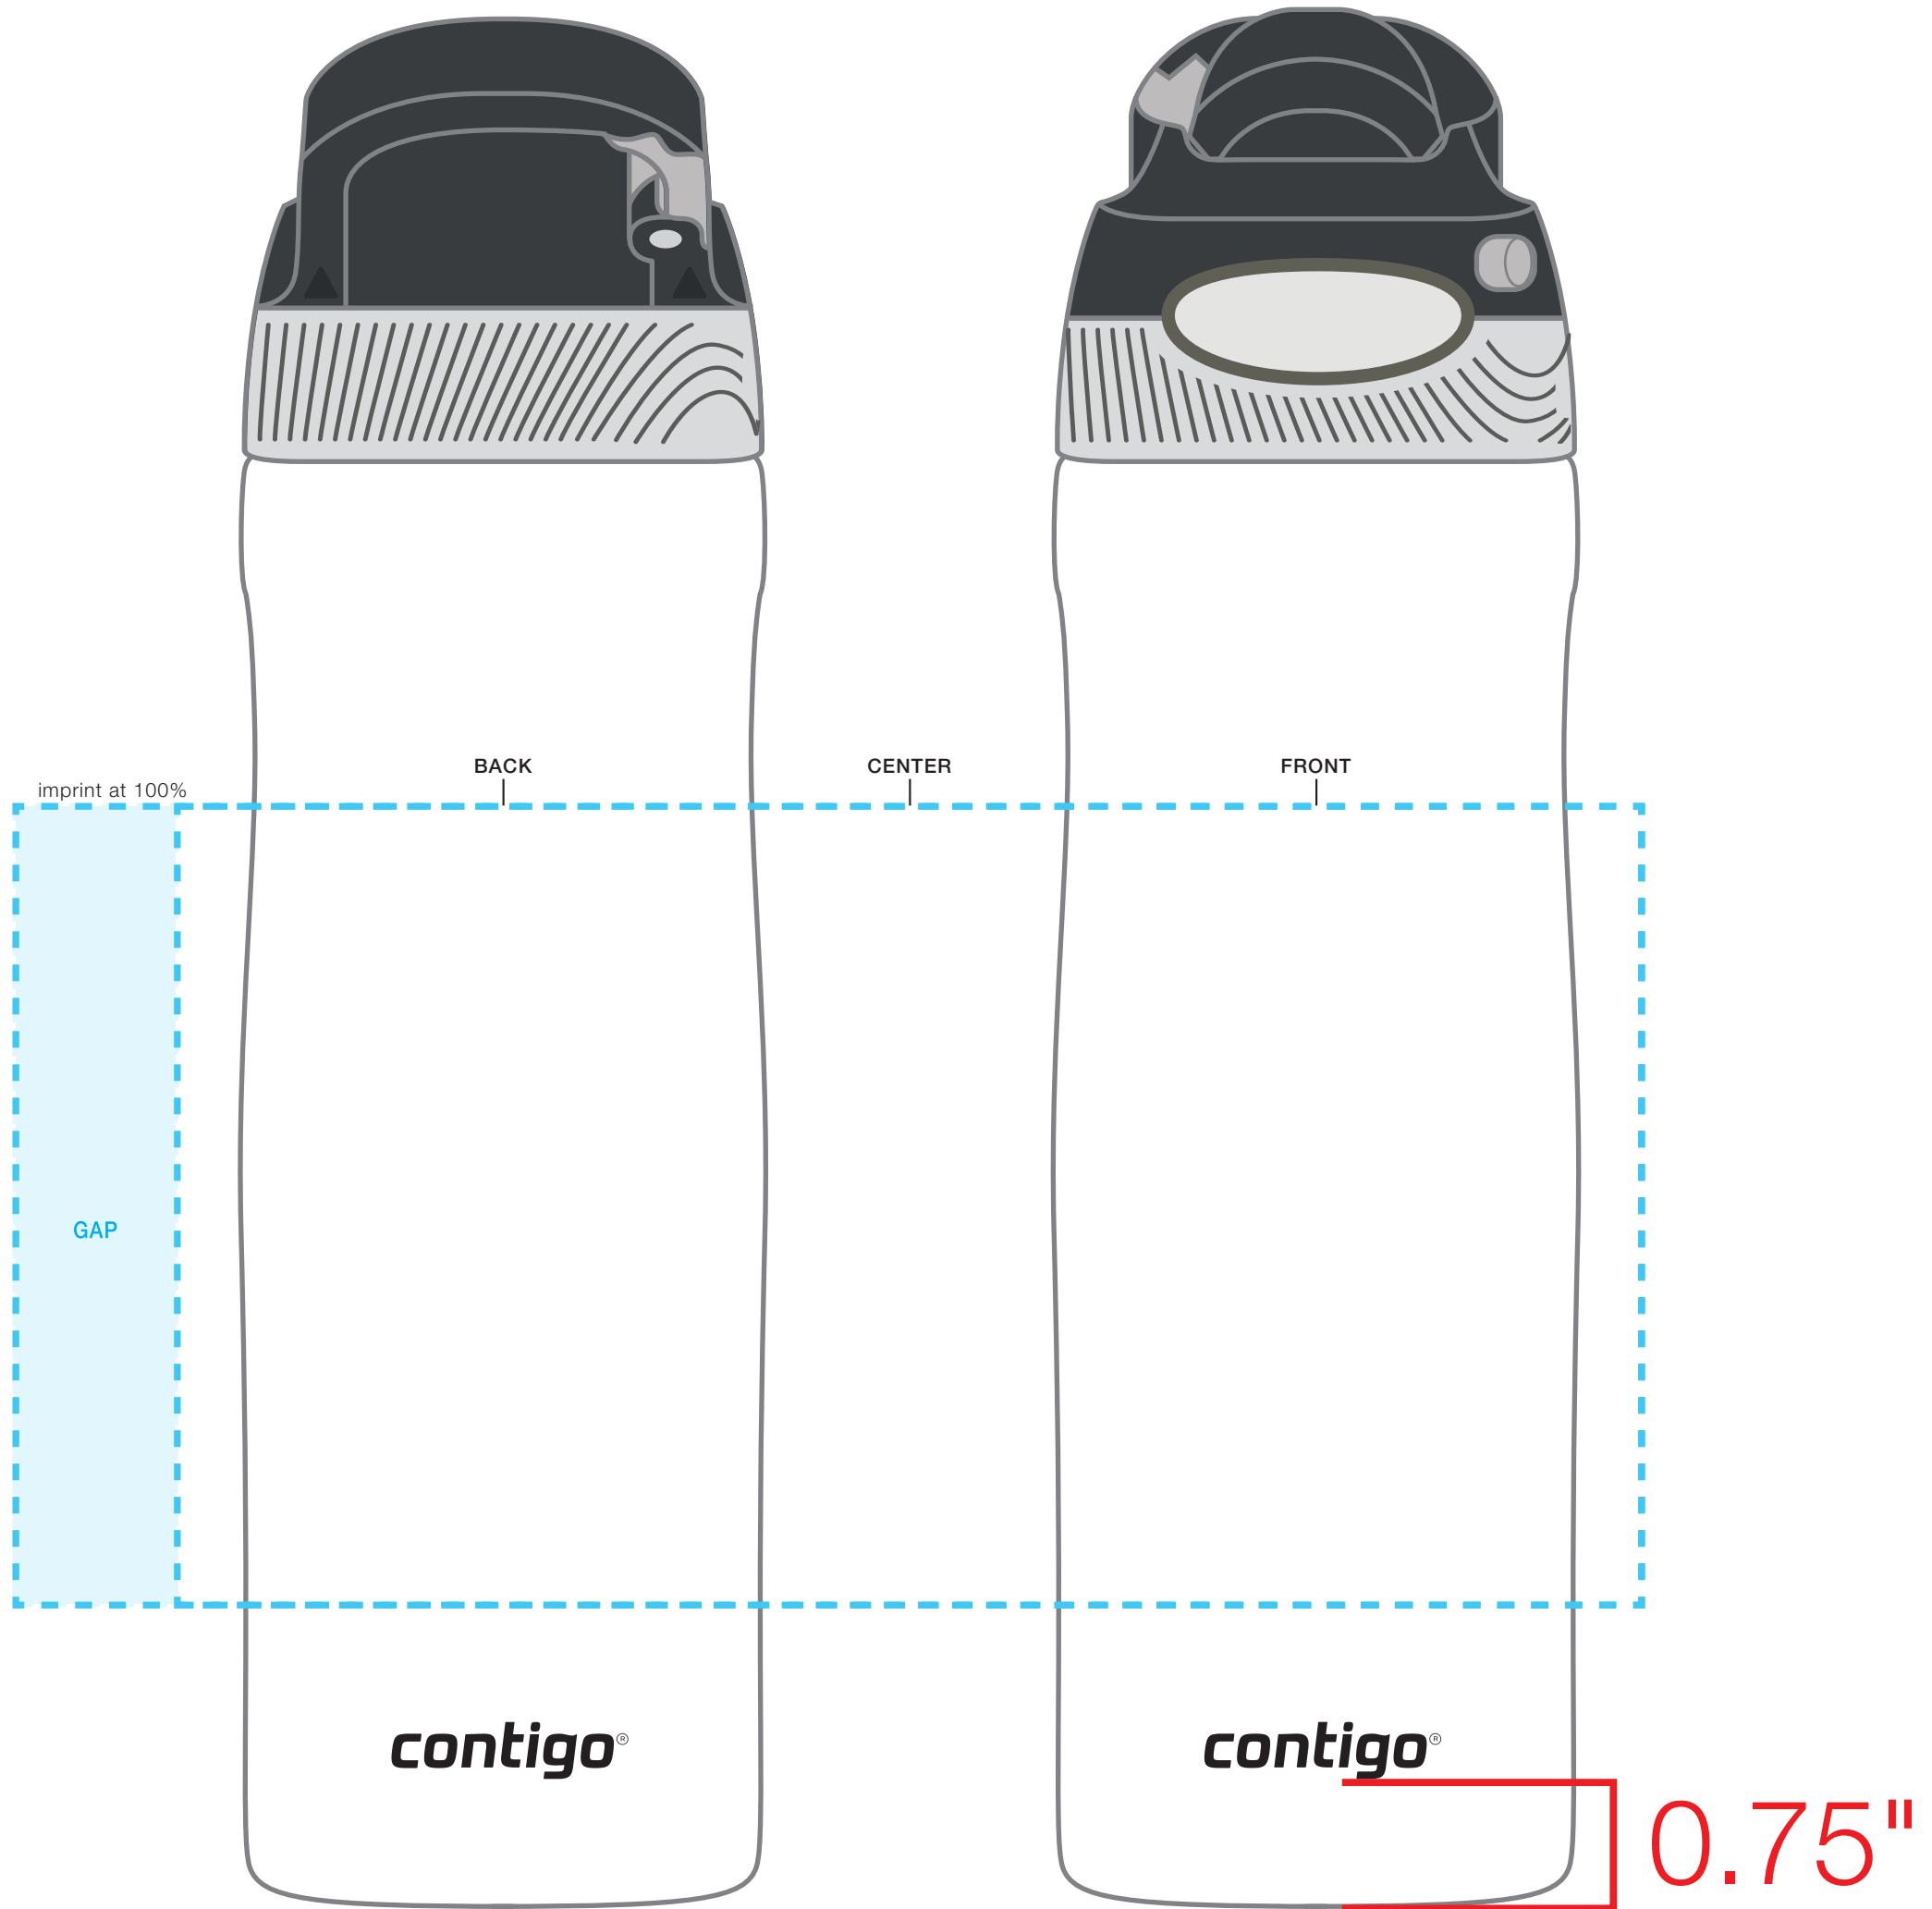

CONTIGO LOGOS PRINT 0.75" FROM BOTTOM
CONTIGO LOGOS WILL BE PRINTED A COLOR FROM WITHIN ARTWORK

24 oz contigo chug
AVAILABLE IMPRINT AREA [DASHED BLUE LINE]= 4.5" h x 2.75" w x 8.25" wrap
[9.16" full wrap when printing more than one imprint color]