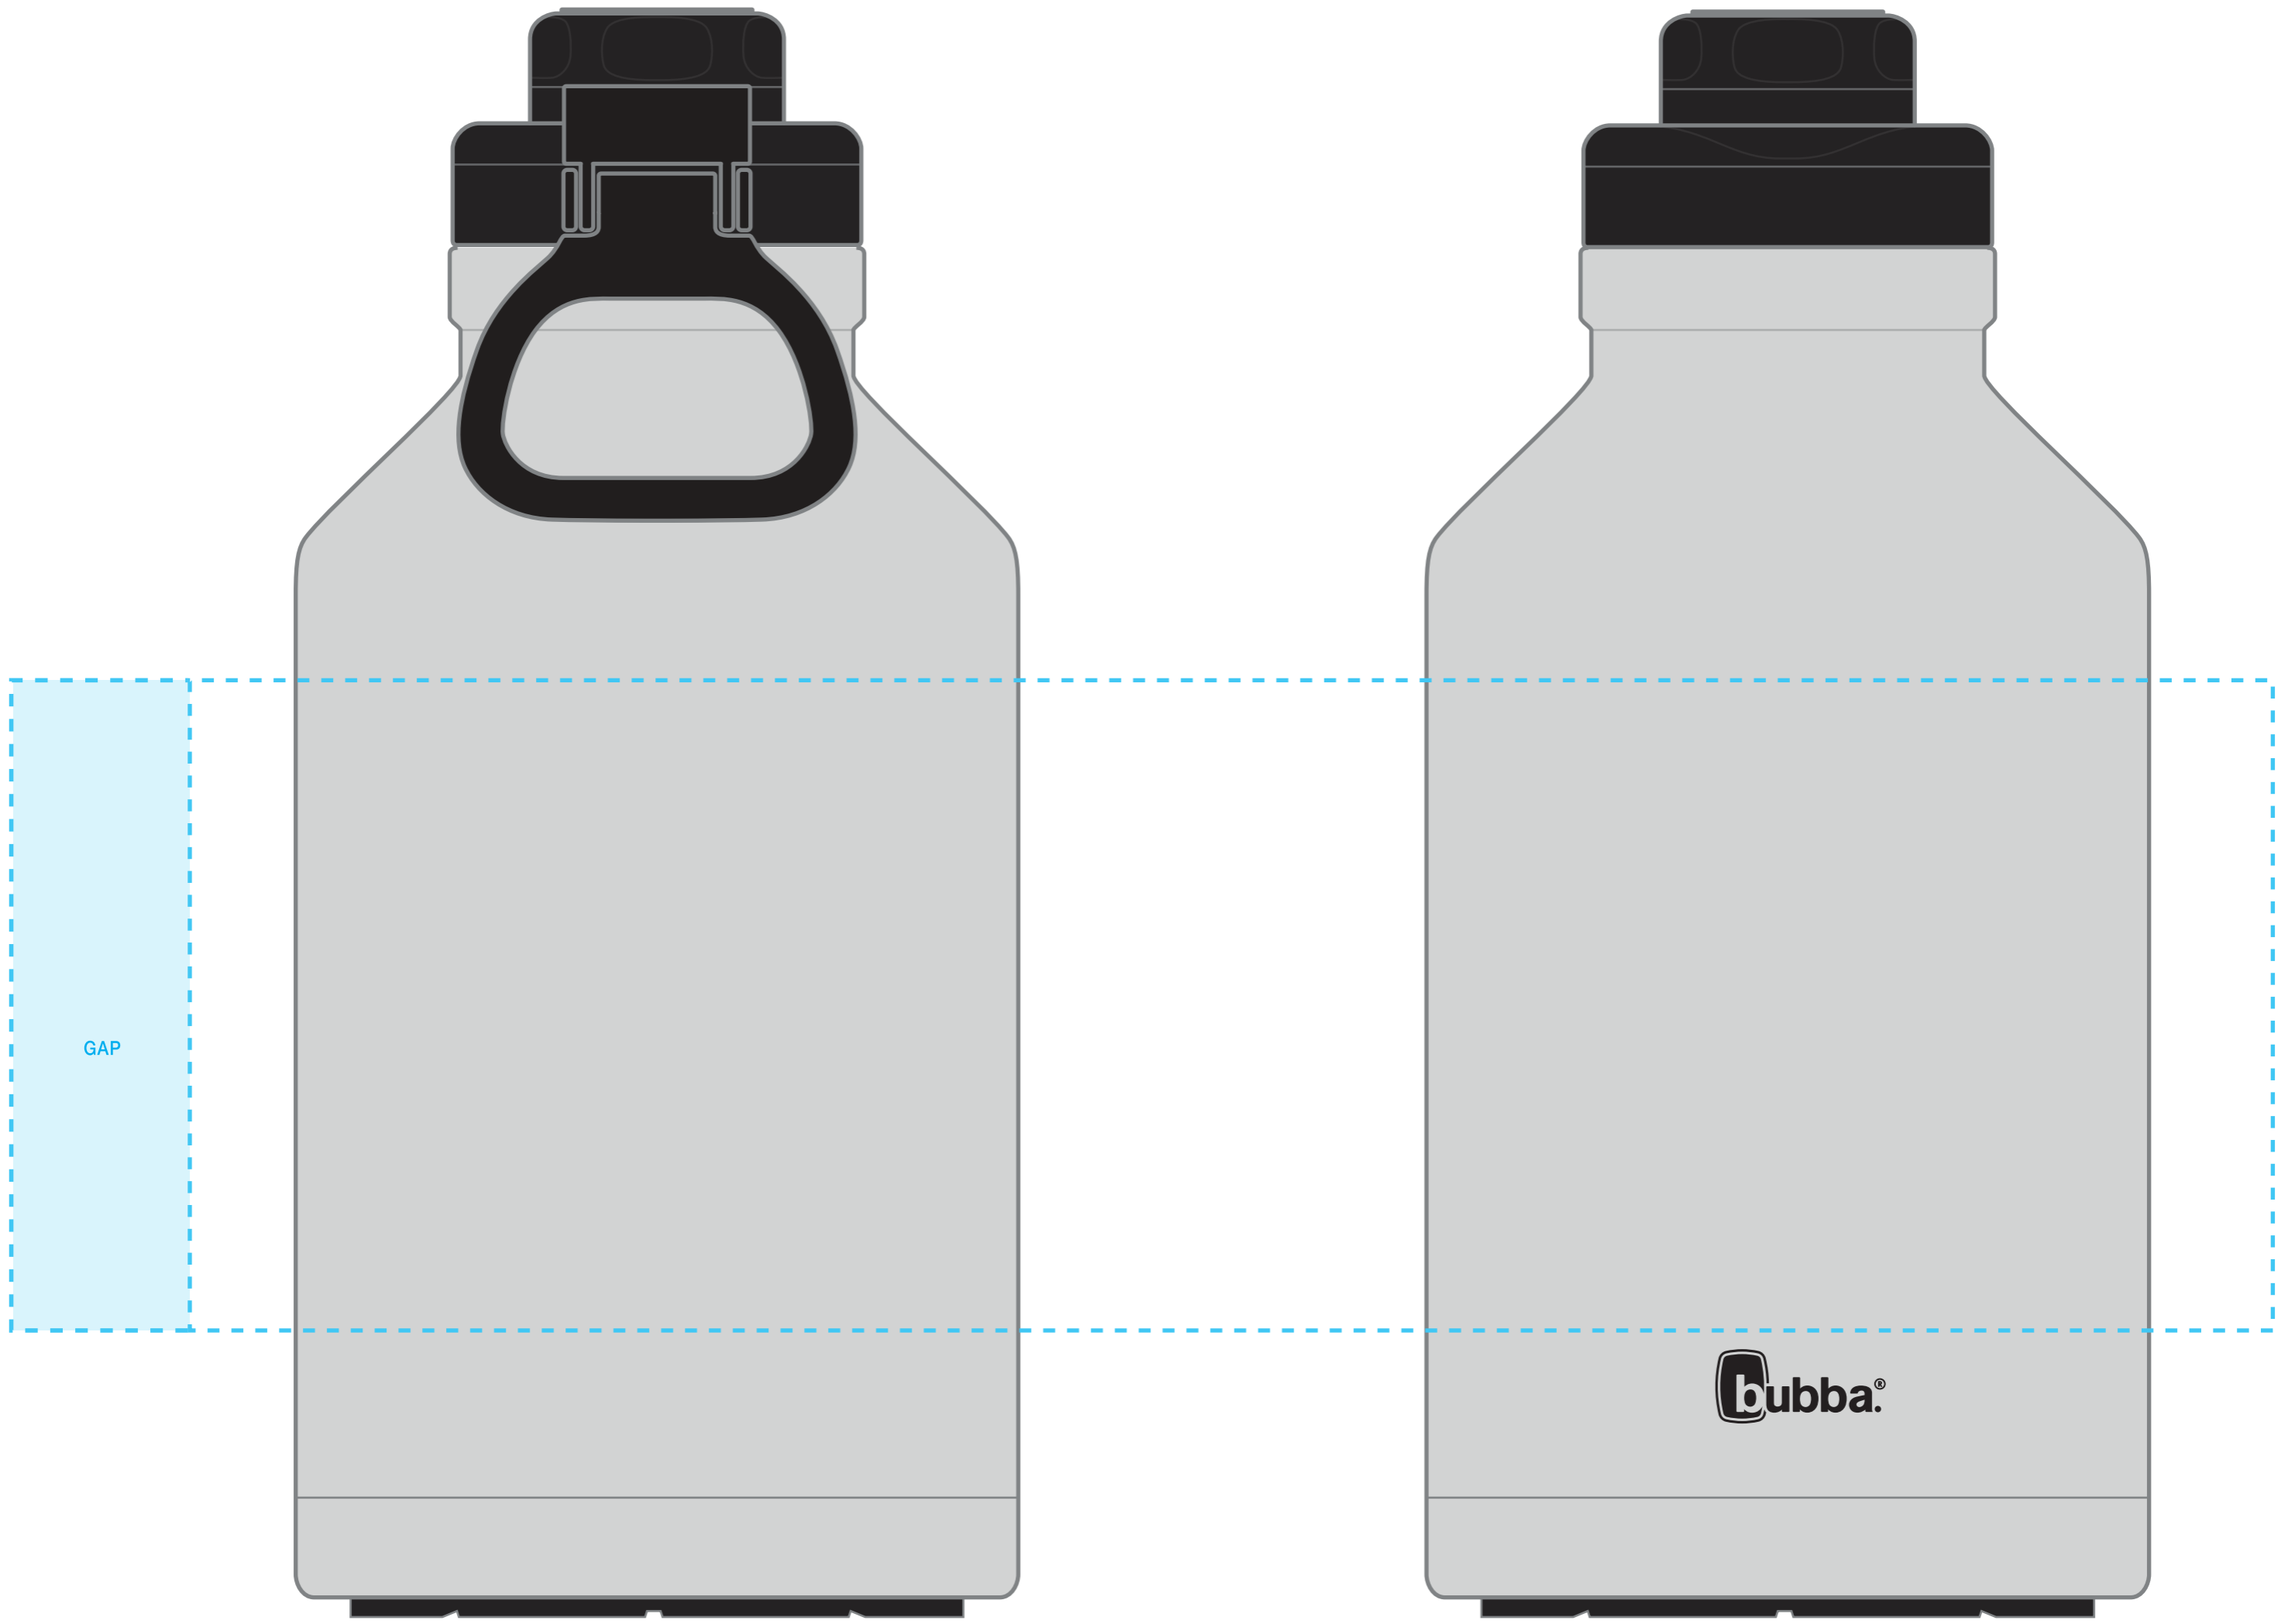

BUBBA LOGOS WILL BE PRINTED A COLOR FROM WITHIN ARTWORK

bubba® growler
AVAILABLE BOTTLE IMPRINT AREA [DASHED BLUE LINE]= 4.375 "h x 4.5 "w x 14 " wrap
[15.2 " full wrap when printing more than one imprint color]